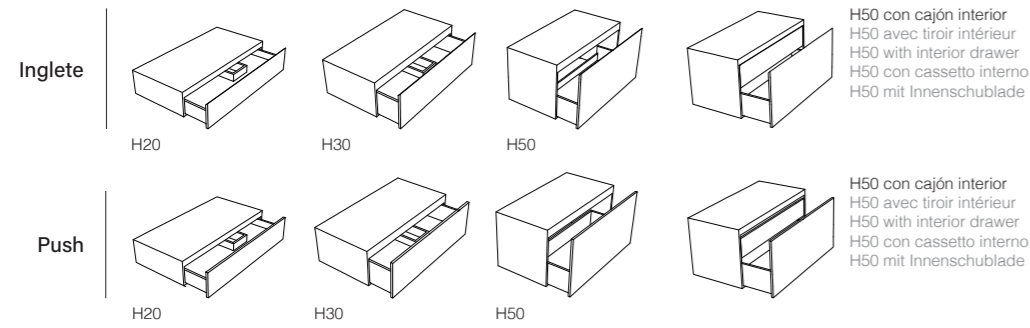

CAJONES | TIROIRS | DRAWERS | CASSETTI | SCHUBLADEN