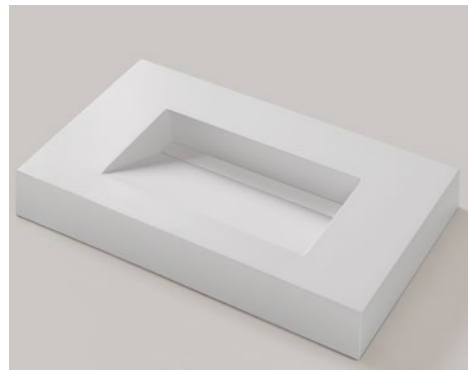

COSMO CF

(28 x 50 cm)

Photo p 137, 138, 148
List Price € p 16