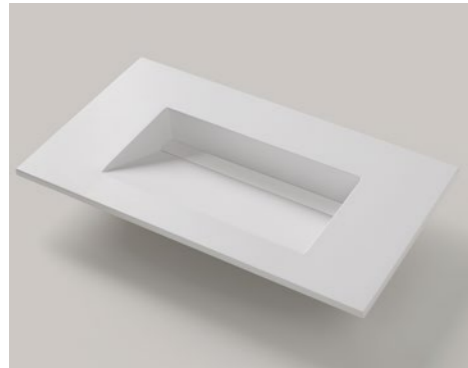

**VENTO SF**

Vento 40 (27 x 40 cm)

Vento 60 (27 x 60 cm)

Photo p 122, 127, 130  
List Price € p 22

**URBAN SF**

(ø35 cm)

Photo p 158, 160, 162  
List Price € p 24

**COSMO SF**

(28 x 50 cm)

XL 85 (28 x 85 cm)

XL 120 (28 x 120 cm)

Photo p 142, 144, 146  
List Price € p 26

ESSENTIALS

Neo recto (34 x 50 x 10 cm)

Photo p 58  
List Price € p 34

Neo curvo (31 x 47 x 14,5 cm)