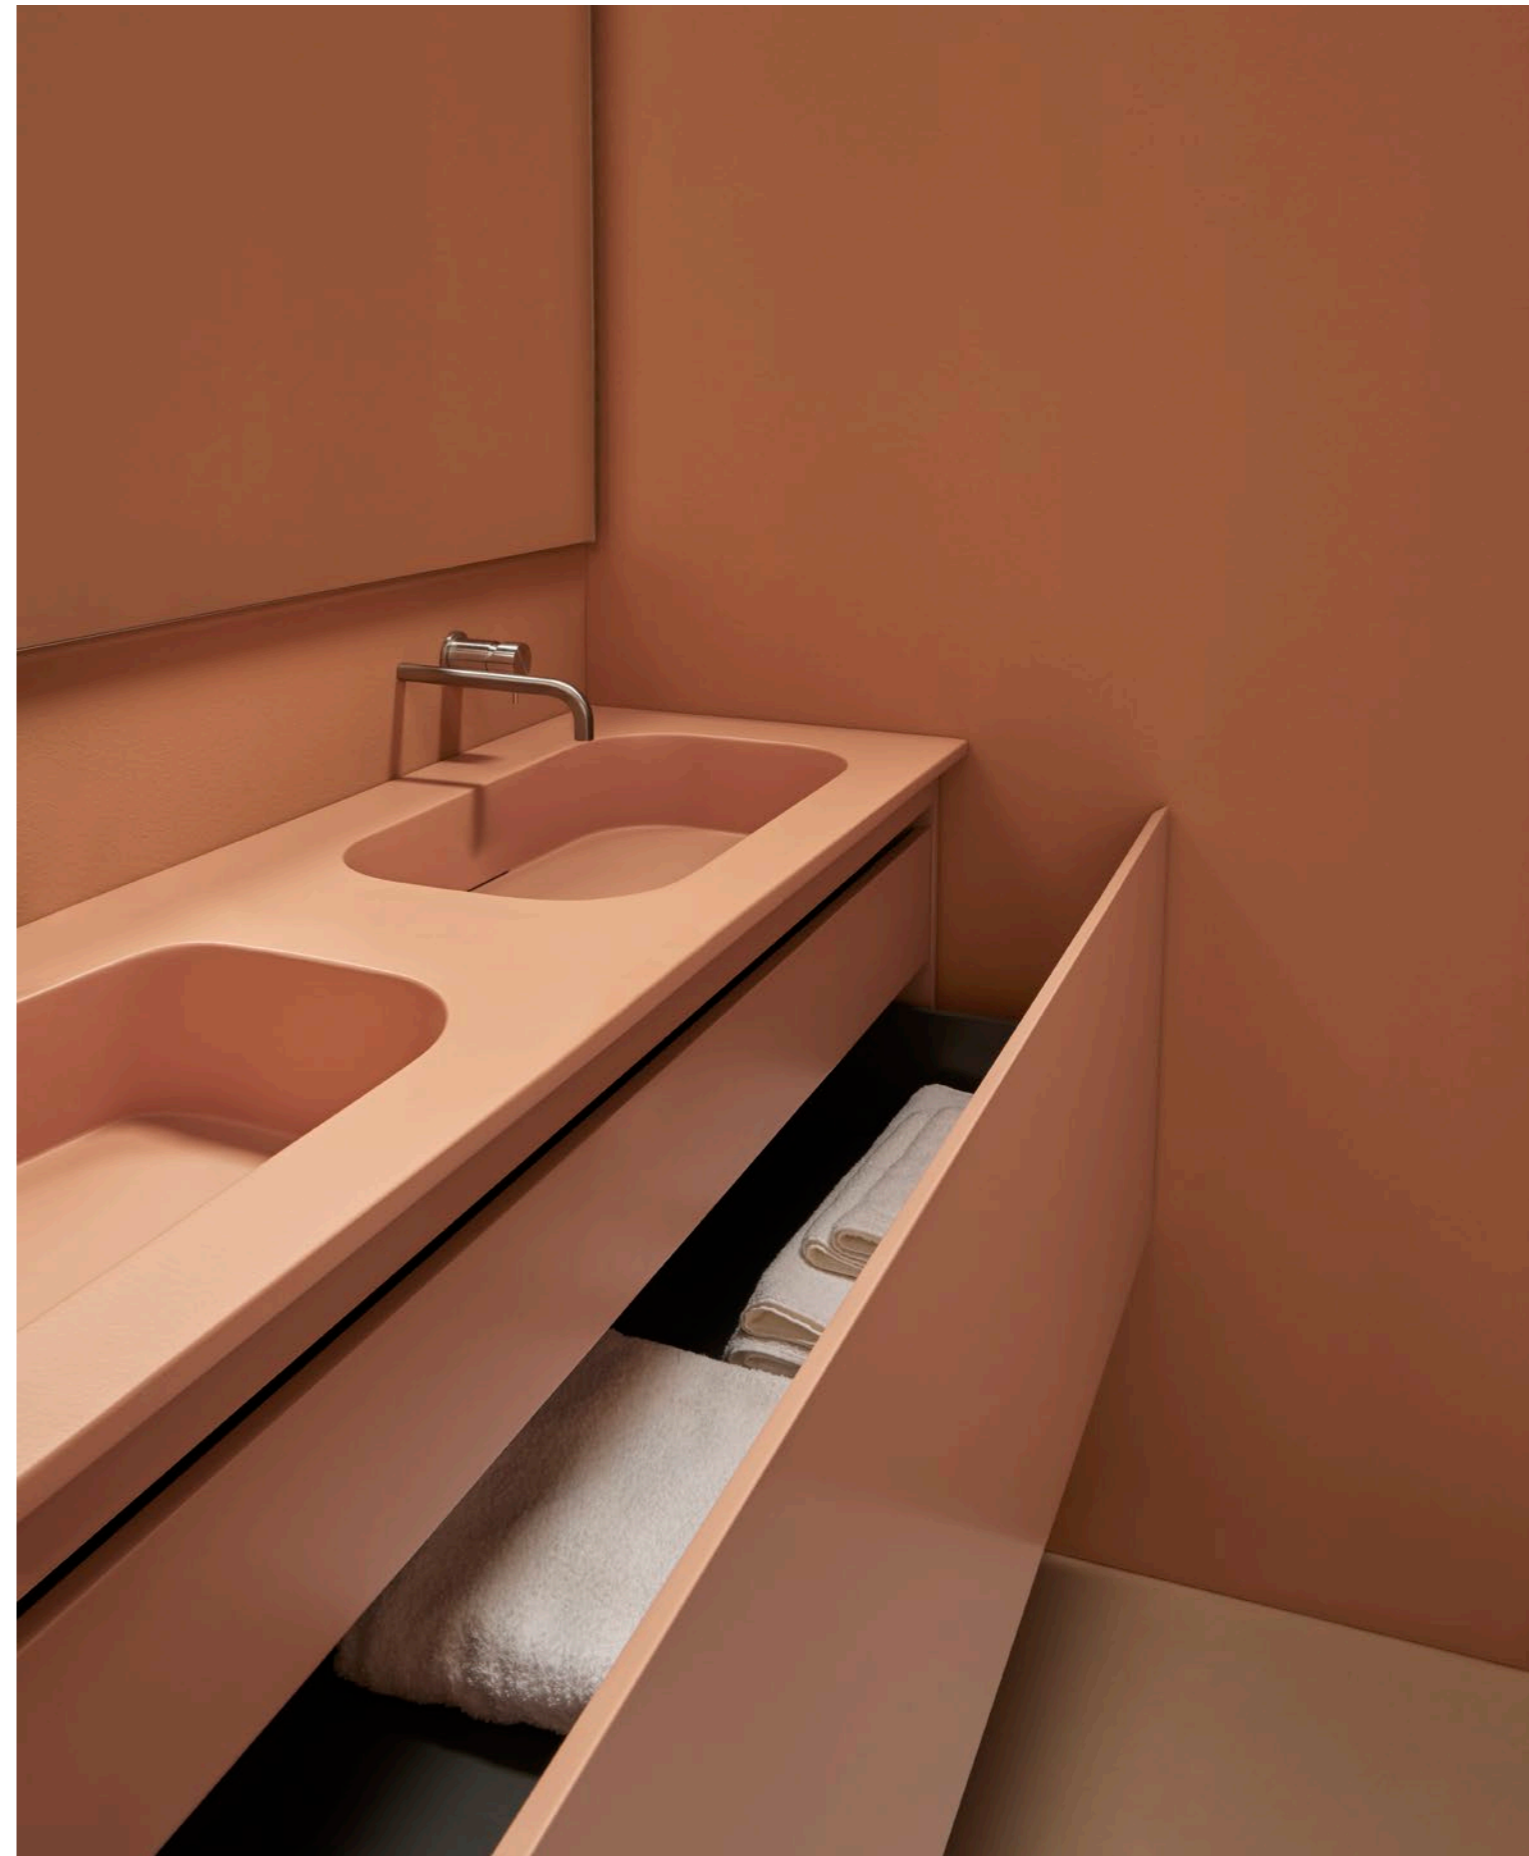

**DRAWER H50 INTEGRATED HANDLE**

With interior drawer  
Lacquered | Terracota

45 X 140 cm

**MIRROR SQ**

100 X 140 cm

**PLATO DE DUCHA VENTO**

Frontal 80 X 120 cm

Lisa | Ártico